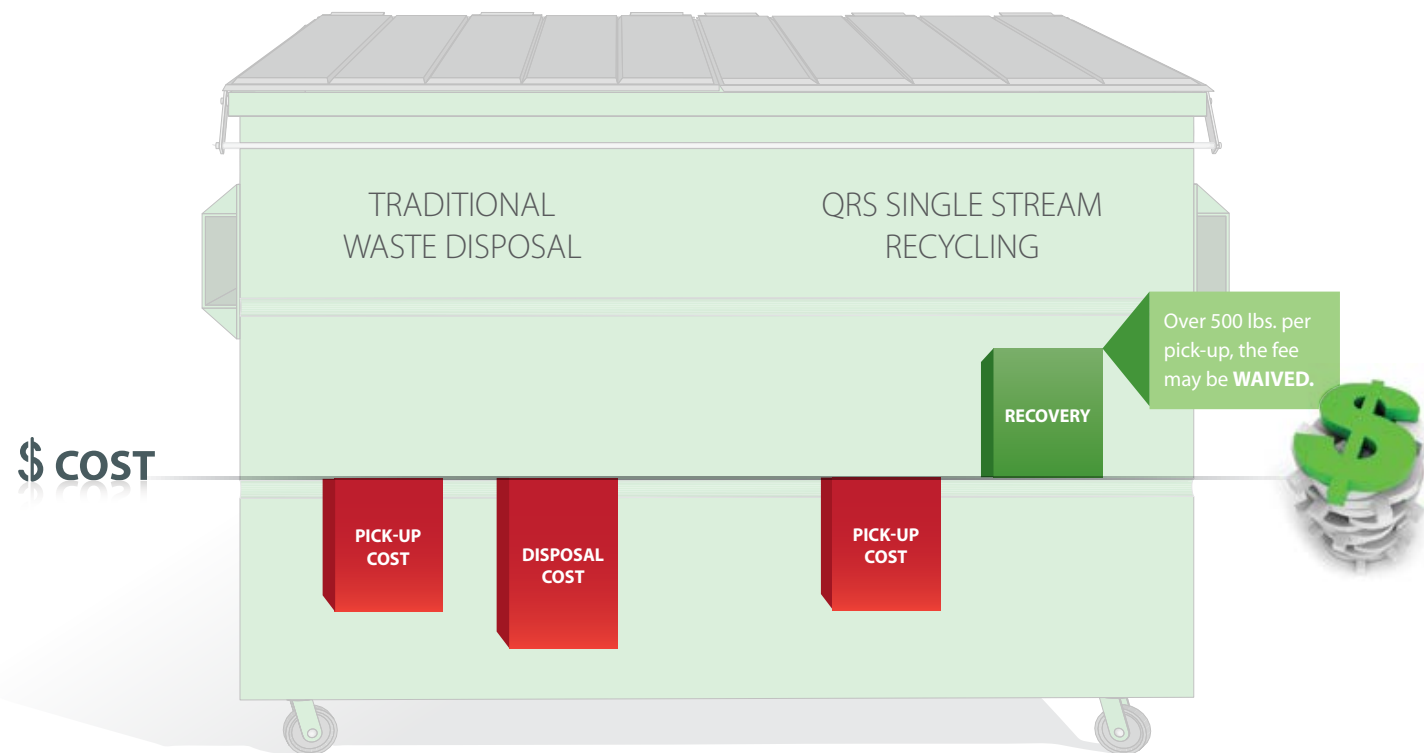

REDUCE COSTS:

Why pay to have your recycling hauled away and buried in a landfill? With our Single Stream Recycling program, your fee need *only* cover the pick-up cost. Your material is recycled, not buried, eliminating disposal cost/fee!

SAVE NATURAL RESOURCES:

The EPA estimates that **80% of office trash is recyclable**, but most ends up in a landfill. You can be an important part of the solution by using our Single Stream Recycling program. You keep your recyclables where they can do the most good, out of landfills, and in the hands of manufacturers making new products.

How Single Stream Recycling Saves You Money

SIMPLY RECYCLE.

Toss any of these items in the same bin! What could be easier?

{ NO NEED TO RINSE CONTAINERS – THEY JUST NEED TO BE EMPTY }

- Plastic containers #1 thru #7 (except No #6 – Polystyrene / Styrofoam)
- Aluminum beverage containers
- Steel food and beverage containers
- Cardboard boxes (broken down)
- Magazines and catalogues
- Newspapers and inserts
- All white, colored and coated papers
- Brochures and pamphlets
- Correspondence papers (letterhead, direct mail pieces and advertising)
- Envelopes (even with plastic windows or labels)
- Folders (manila, coated or colored)
- Manuals with glued bindings
- Paper from legal pads, steno pads, note pad
- Posters
- Receipts
- Scratch, message and memo pad
- Self-adhesive notes
- Soft-covered books
- Paperback books
- Cereal boxes
- Frozen food boxes
- Stretch film (in bags)
- WHAT'S NOT INCLUDED:** glass, Styrofoam (polystyrene) #6, wood, bathroom tissue, and paper contaminated by food.